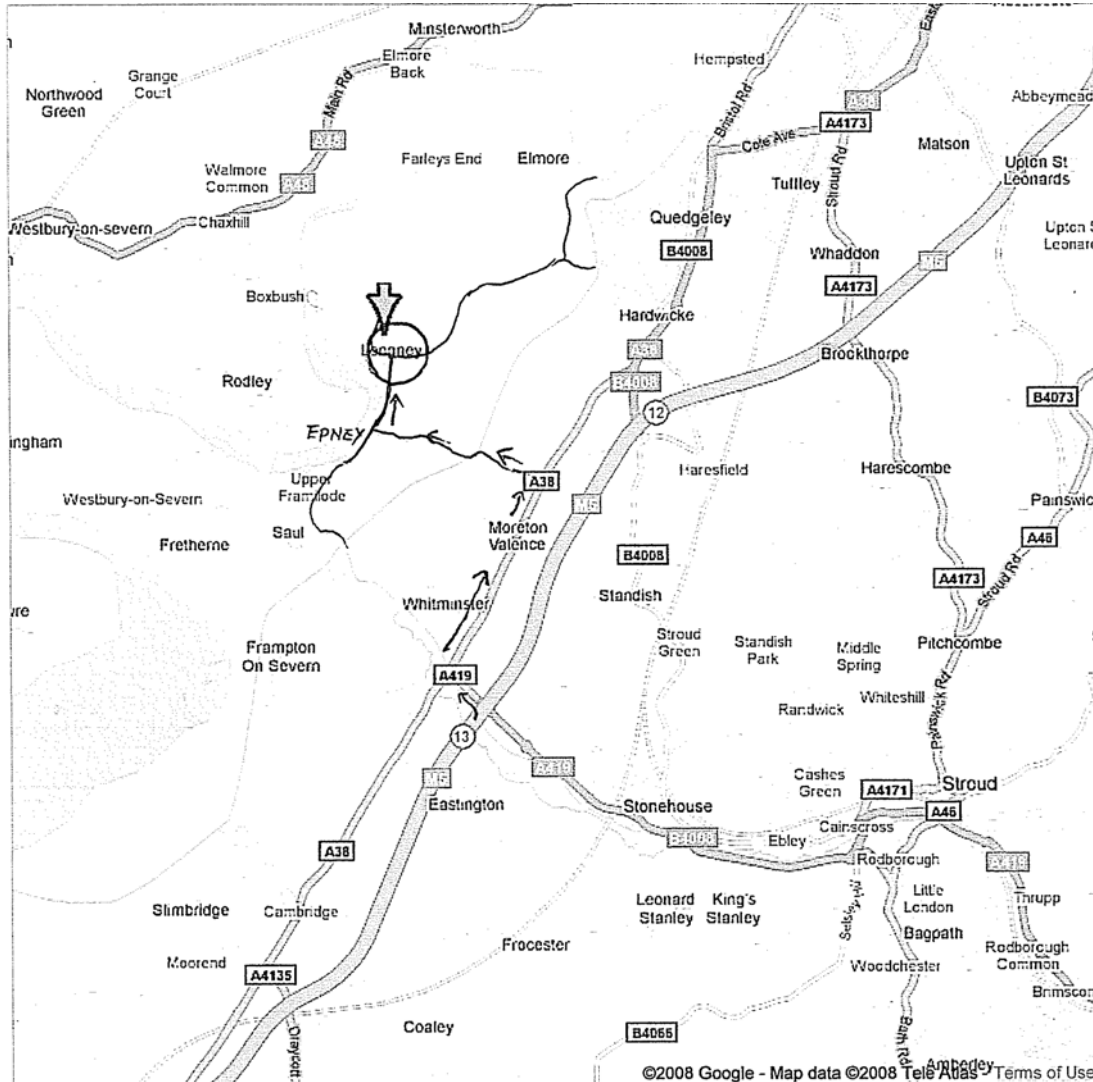

# Area 18 Senior Novice & Pairs & Riding Test Dressage Qualifier

Sunday 27 June 2010

By kind permission from Mr Richard Chapman  
Manor Farm, Longney, Glos, GL2 3SL

Directions to show venue....

Exit M5 at either J13 or J12. Travel on the A38 to the turning signed posted Longney. Travel on the local road over the canal bridge through Epney and on to Longney. Manor Farm will be located at the end of this lane and will be indicated by the yellow CERC signs.